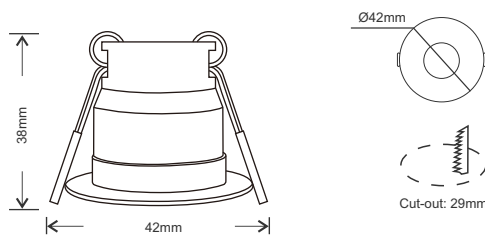

A-UNIQUE

ASIA UNIQUE LED LIGHTING CO., LTD

LED Mini Downlight

AU01-DL
Series