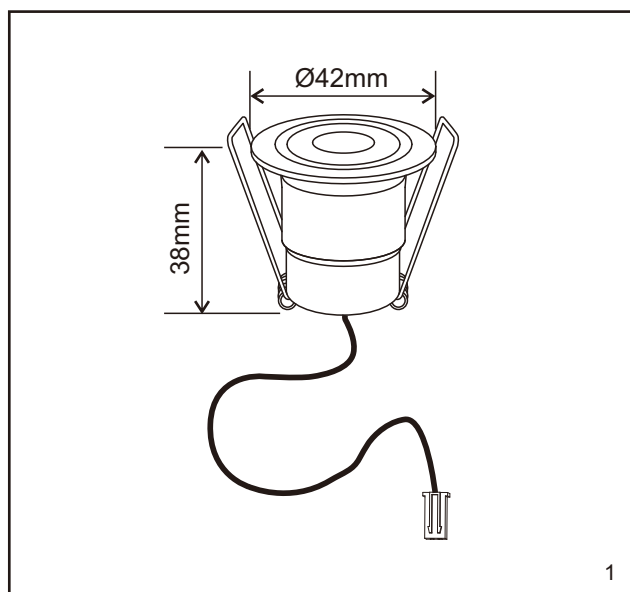

Installation Instructions

Please Note:

1. Ensure mains supply is switched off before commencing installation.
2. Choose suitable location for driver and junction box noting max. length of cables.
3. The luminaires require a round $\text{Ø}30\text{mm}$ hole cut into the ceiling.
4. For correct operation 3 or more fittings have to be connected.
  When less than 6 fittings are connected please insert link connector in the unused ports.
5. The Luminaires are intended for indoor use only.
6. The Installation must be carried out by a qualified electrician.

Applications:

- Under Cabinets
- Display Cases
- Bar Shelf Displays
- Kitchen Wall
- Units Shelvings
- Home Theatres
- Bed Headboards
- Area you want to highlight