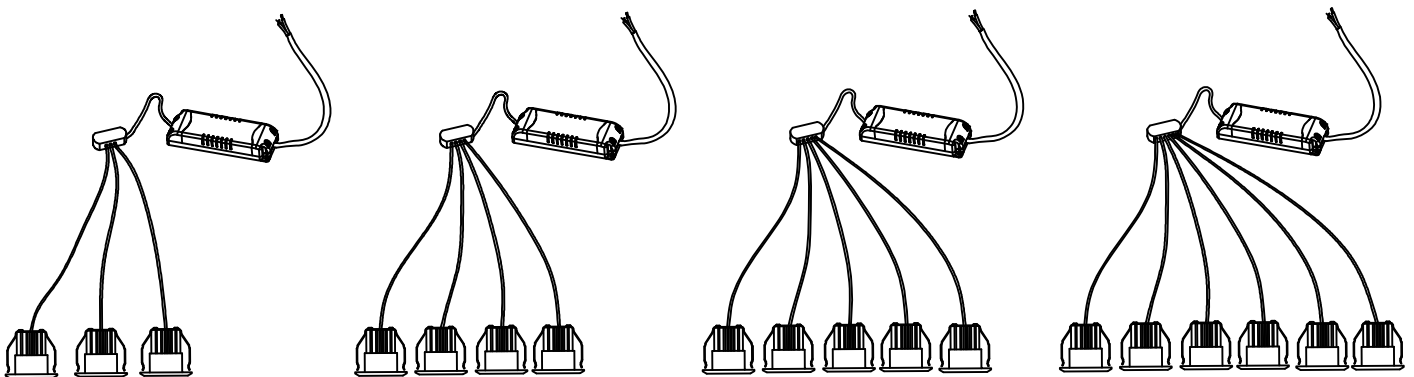

## LED Mini Downlight

AU01-DL  
Series

## General Features:

- Pre-wired with 2m cable and quick fix connector
- Aluminum 6063 housing with PMMA lens
- LED replacement for 10W Halogen spot lights
- Fittings and driver sold separately
- Leading and trailing edge dimmable
- Driver output with 0.5m flex and 6-way junction box

## Technical Specifications

Model No.	AU01-DL1x3W
Dimension(mm)	Ø42*H38
Cutout(mm)	30
Wattage(w)	3W
Input Voltage(v)	AC200~240
Light Source	Cree COB
SDCM	<6
CCT(K)	2700K/3000K/4000K/5000K//5700K/6500K
Luminous Flux (lm)±5%	150-180
CRI	>80Ra or >90Ra optional
Beam Angle(°)	15°/30°/45°/60°
Dimming option	Yes, Triac Dimming (Flicker Free if required)
Protection Class	Class III
Degree of protection(IP)	IP20
IC Rating	IC-4
Material	Aluminum+PMMA
Housing Color	white/black/silver/satin chrome
L70	>50000Hrs
Operation Temp(°C)	-20~ 45°C
Installation	recessed Mounting
LED Driver	Separate Driver Required for up to 6 heads Minimum of 3 fittings needed per driver
Warranty	3 Years