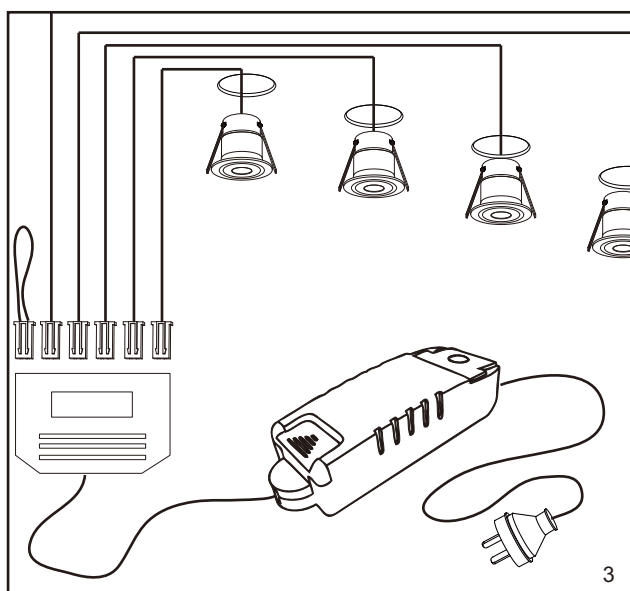

Installation Instructions

Please Note:

1. Ensure mains supply is switched off before commencing installation.
2. Choose suitable location for driver and junction box noting max. length of cables.
3. The luminaires require a round $\text{Ø}30\text{mm}$ hole cut into the ceiling.
4. For correct operation 3 or more fittings have to be connected.
  When less than 6 fittings are connected please insert link connector in the unused ports.
5. The Luminaires are intended for indoor use only.
6. The Installation must be carried out by a qualified electrician.

Applications:

- Under Cabinets
- Display Cases
- Bar Shelf Displays
- Kitchen Wall
- Units Shelvings
- Home Theatres
- Bed Headboards
- Area you want to highlight