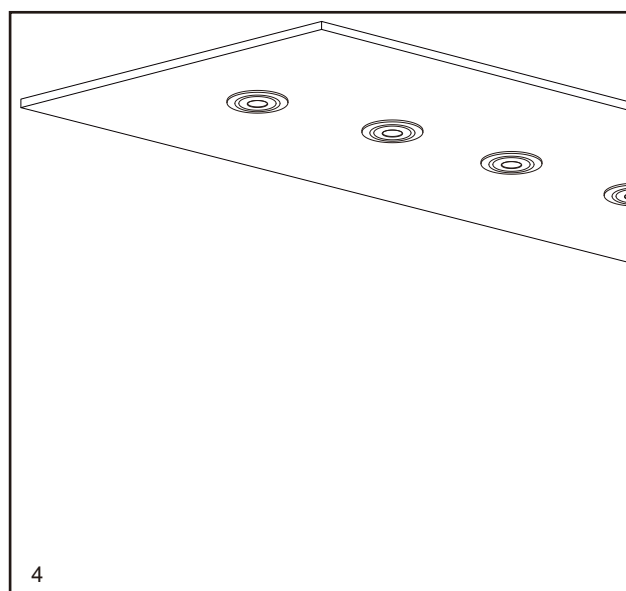

Installation Instructions

Please Note:

1. Ensure mains supply is switched off before commencing installation.
2. Choose suitable location for driver and junction box noting max. length of cables.
3. The luminaires require a round $\text{Ø}30\text{mm}$ hole cut into the ceiling.
4. For correct operation 3 or more fittings have to be connected.
  When less than 6 fittings are connected please insert link connector in the unused ports.
5. The Luminaires are intended for indoor use only.
6. The Installation must be carried out by a qualified electrician.

Applications:

- Under Cabinets
- Display Cases
- Bar Shelf Displays
- Kitchen Wall
- Units Shelvings
- Home Theatres
- Bed Headboards
- Area you want to highlight