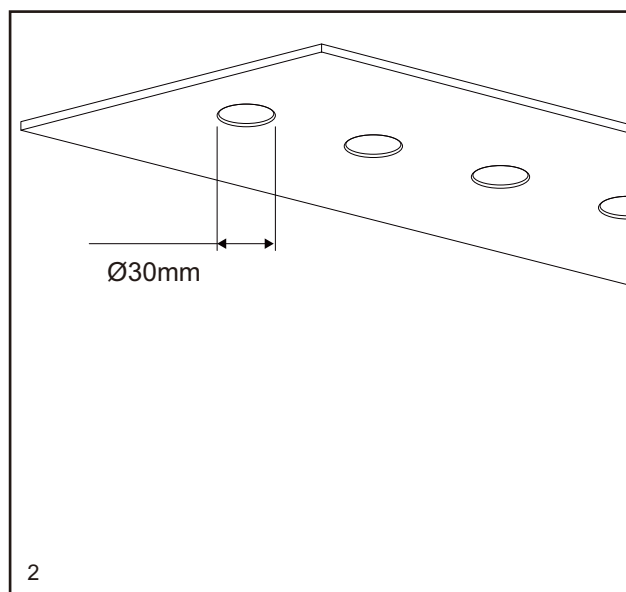

Installation Instructions

Please Note:

1. Ensure mains supply is switched off before commencing installation.
2. Choose suitable location for driver and junction box noting max. length of cables.
3. The luminaires require a round $\text{Ø}30\text{mm}$ hole cut into the ceiling.
4. For correct operation 3 or more fittings have to be connected.
  When less than 6 fittings are connected please insert link connector in the unused ports.
5. The Luminaires are intended for indoor use only.
6. The Installation must be carried out by a qualified electrician.

Applications:

- Under Cabinets
- Display Cases
- Bar Shelf Displays
- Kitchen Wall
- Units Shelvings
- Home Theatres
- Bed Headboards
- Area you want to highlight