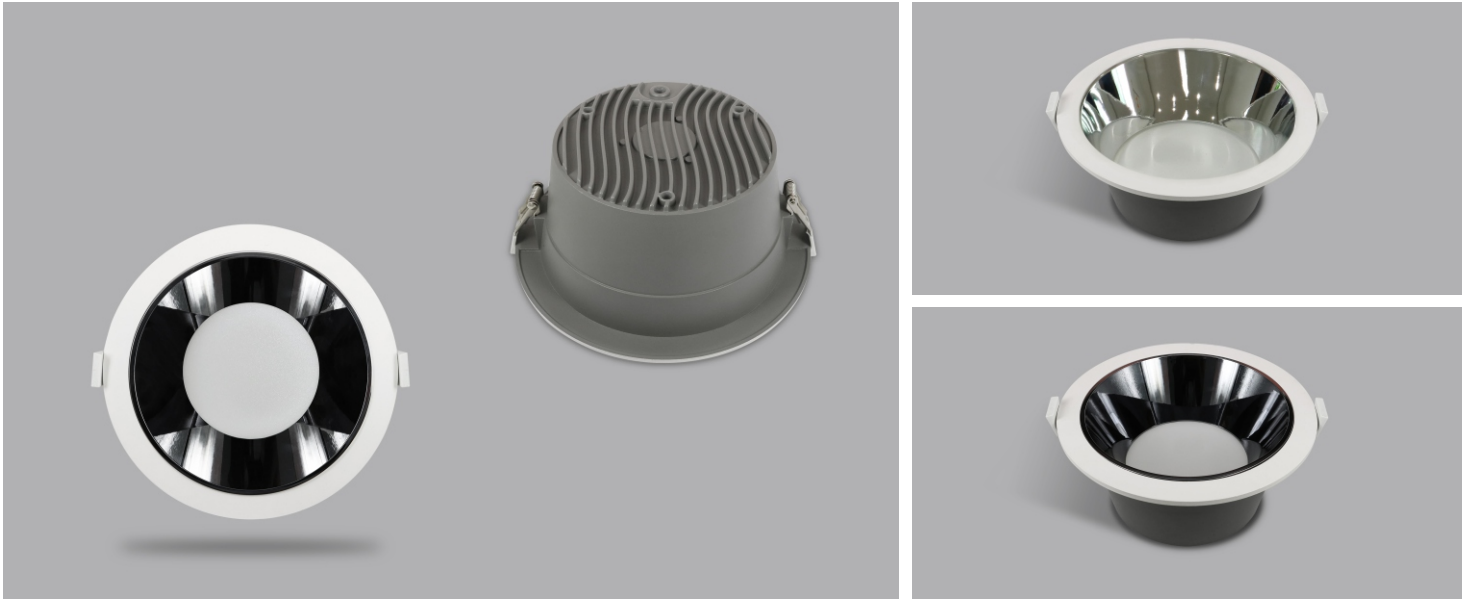

## AU27 Low Glare LED Downlight

## General Features:

- Low Glare downlight with super soft light
- Flicker free dimming led driver, 90Ra led chip and 3-CCT are available if required.
- Matt white trim, Grey heat-sink
- Glossy black / Glossy chrome reflector
- IP44 rated for the front, ideal for corridors, bathrooms, dining rooms and bedroom, etc.
- 4inch, 6inch & 8inch available3
- SAA, C-tick, CE and RoHS approved
- 3 years warranty

## Technical Specifications

Model No.	AU27-DL12WXX	AU27-DL15WXX	AU27-DL20WXX-6	AU27-DL25WXX-6	AU27-DL30WXX-8	AU27-DL35WXX-8
Dimension(mm)	Ø135*H66	Ø135*H66	Ø190*H90	Ø190*H90	Ø224*H98	Ø224*H98
Cutout(mm)	110	110	165	165	195	195
Wattage(w)	12W	15W	20W	25W	30W	35W
Input Voltage(v)	AC220~240V					
Light Source	SMD2835					
SDCM	<6					
CCT(K)	1 CCT	2700K/3000K/4000K/5000K//6000K/6500K				
	3 CCT	3000K-4000K-6000K or as per request				
Luminous Flux (lm)±5%	912-1032	1140-1290	1600-1800	2000-2250	2400-2700	2800-3150
CRI	>80Ra or >90Ra optional					
Beam Angle(°)	75°					
Dimming option	Yes, Triac Dimming (Flicker Free if required)					
Fire Rated	Available, if required					
Protection Class	Class III					
Degree of protection(IP)	IP20 for the whole luminaire, IP44 for the front portion of the lamp					
Material	Trim	Aluminum				
	Heat-sink	Aluminum				
	Diffuser	PMMA				
Color	Trim	White				
	Reflector	Glossy black / Glossy Chrome				
L70	54000hrs					
Operation Temp.(°C)	-20~ 45°C					
Installation	Recessed					
Certificates	CE, Rohs, SAA & C-tick					
Warranty	3 Years					