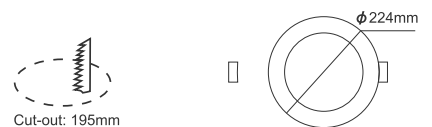

A-UNIQUE

ASIA UNIQUE LED LIGHTING CO., LTD

AU27 Low Glare LED Downlight

AU27-DL Series