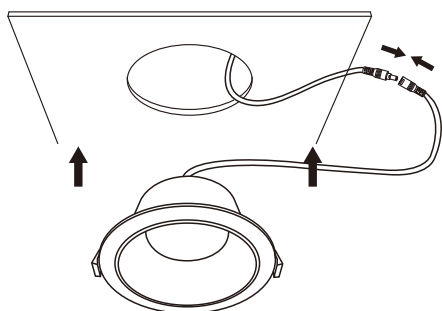

3. Connect the downlight with driver, hold back the spring clips then push the downlight into the hole.

4. Make sure the downlight fixed tightly in ceiling, turn on the power.

* For the product with 3-color Selection, please select the light color(WW/CW/DL) before installation.

Dip switch for color selection