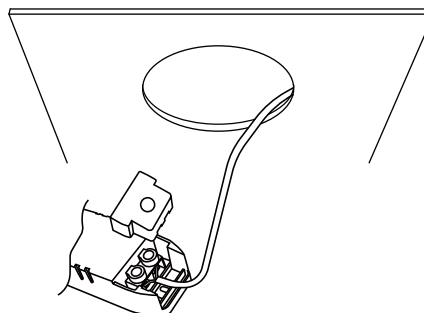

2. Use a screwdriver to open the driver terminal cover, feed the main AC wire L. N. in terminal block respectively, then fix the cover back.