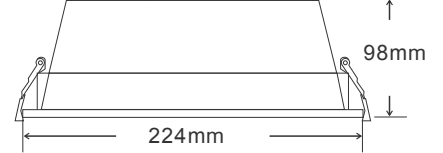

A-UNIQUE

ASIA UNIQUE LED LIGHTING CO., LTD

AU27 Low Glare LED Downlight

AU27-DL Series