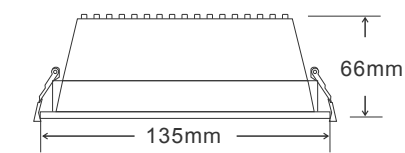

A-UNIQUE

ASIA UNIQUE LED LIGHTING CO., LTD

AU27 Low Glare LED Downlight

AU27-DL Series