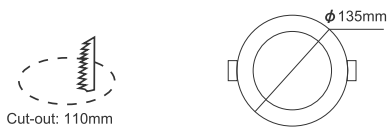

A-UNIQUE

ASIA UNIQUE LED LIGHTING CO., LTD

AU27 Low Glare LED Downlight

AU27-DL Series