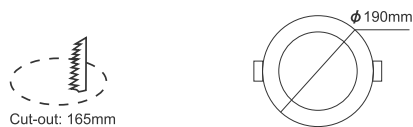

A-UNIQUE

ASIA UNIQUE LED LIGHTING CO., LTD

AU27 Low Glare LED Downlight

AU27-DL Series