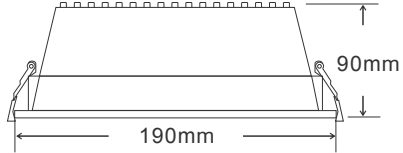

A-UNIQUE

ASIA UNIQUE LED LIGHTING CO., LTD

AU27 Low Glare LED Downlight

AU27-DL Series