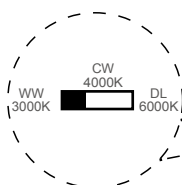

* For the product with 3-color Selection, please select the light color(WW/CW/DL) before installation.

Dip switch for color selection