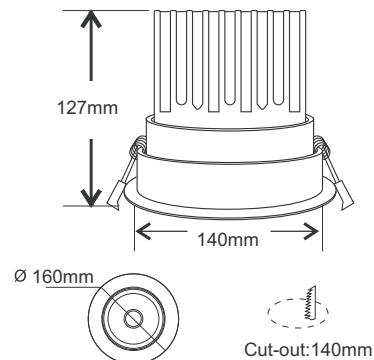

A-UNIQUE

ASIA UNIQUE LED LIGHTING CO., LTD

AU23 Low Glare LED Downlight

AU23-DL Series