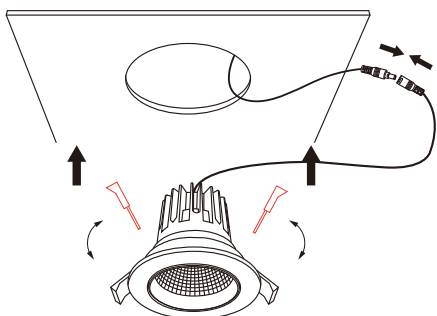

*Above datas are for downlights with flicker free led driver.

Installation Instructions

1. Open a hole according to the cutout size of led downlight.

2. Use screw-driver to open the driver terminal cover, feed the main AC wire L. N. in terminal block respectively, then fix the cover back.

3. Connect the downlight with driver, hold back the spring clip then push the downlight into the hole.

4. Make sure the downlight fixed tightly in ceiling, turn on the power.

* For the product with 3-color Selection, please select the light color(WW/CW/DL)before installation.