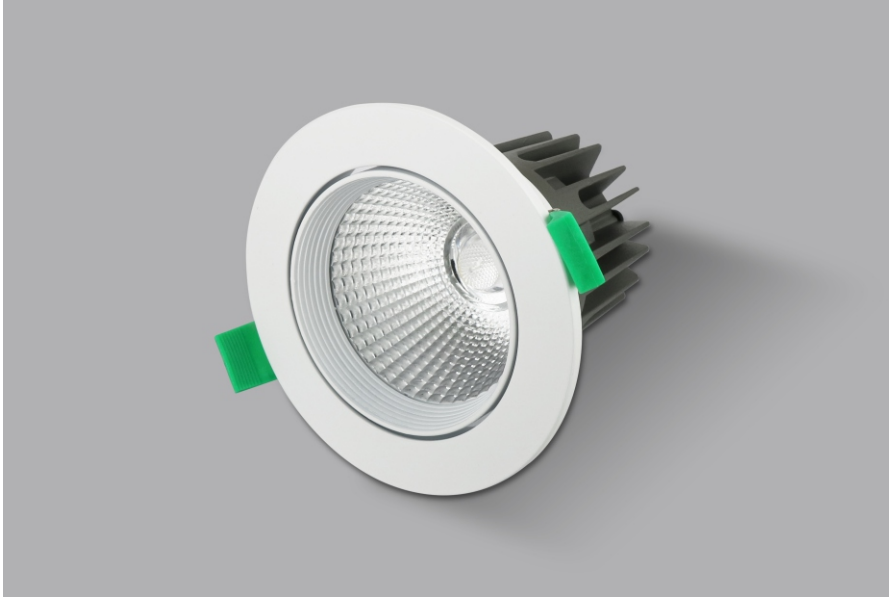

A-UNIQUE

ASIA UNIQUE LED LIGHTING CO., LTD

AU23 Low Glare LED Downlight

AU23-DL Series

General Features:

- Distinctive design, deep recess and trimless fitting
- Low Glare downlight with superb soft light glow
- Tiltable fitting, can adjust angle
- Flicker free dimming led driver, 90Ra led chip and 3-CCT are available if required
- IP44 rated for the front, ideal for corridors, bathrooms, dining rooms and bedroom, etc.
- SAA, C-tick, CE and RoHS approved
- 3years warranty

Technical Specifications

Model No.	AU23-DL7W55XX	AU23-DL7W70XX	AU23-DL10W70XX	AU23-DL12W90XX	AU23-DL15W90XX	AU23-DL18W90XX	AU23-DL25W120XX	AU23-DL30W140XX	AU23-DL40W140XX
Dimension(mm)	Ø70*H65	Ø85*H75	Ø85*H75	Ø110*H95	Ø110*H95	Ø110*H95	Ø140*H107	Ø160*H127	Ø160*H127
Cutout(mm)	55	70	70	90	90	90	120	140	140
Wattage(w)	7W	7W	10W	12W	15W	18W	25W	30W	40W
Input Voltage(v)	AC220~240V								
Light Source	COB								
SDCM	<6								
CCT(K)	1 CCT	2700K/3000K/4000K/5000K//6000K/6500K							
	3 CCT	2700K-4000K-6500K or 3000K-4000K-6000K							
Luminous Flux (lm)±5%	455-490	455-490	700-750	840-900	1050-1125	1350-1440	1875-2000	2250-2400	3000-3200
CRI	>80Ra or >90Ra optional								
Beam Angle(°)	15°/24°/38°/60°								
Dimming option	Yes, Triac Dimming (Flicker Free if required)								
Fire Rated	Not Available								
Protection Class	Class III								
Degree of protection(IP)	IP20								
Material	Trim	Aluminum							
	Heat-sink	Aluminum							
	Diffuser	PMMA							
Trim Color	white/black/silver/satin chrome								
L70	>54000Hrs								
Operation Temp.(°C)	-20~ 45°C								
Installation	recessed								
Certificates	CE, RoHS, SAA & C-tick								
Warranty	3 Years								