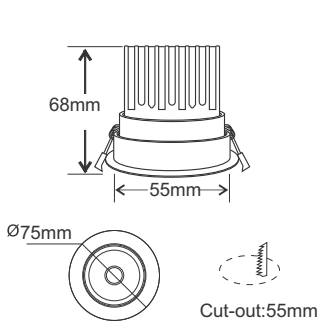

A-UNIQUE

ASIA UNIQUE LED LIGHTING CO., LTD

AU23 Low Glare LED Downlight

AU23-DL Series