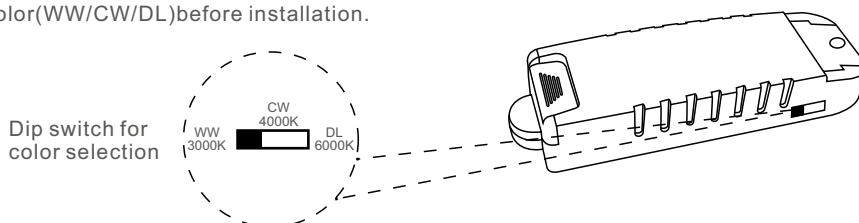

* For the product with 3-color Selection, please select the light color(WW/CW/DL)before installation.