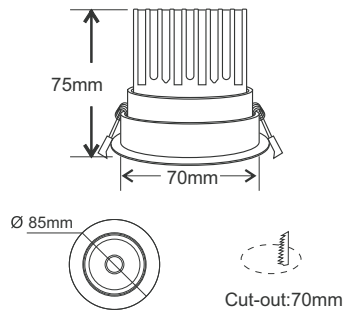

A-UNIQUE

ASIA UNIQUE LED LIGHTING CO., LTD

AU23 Low Glare LED Downlight

AU23-DL Series