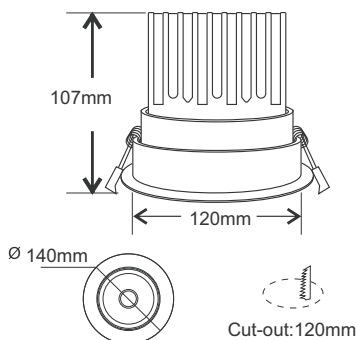

A-UNIQUE

ASIA UNIQUE LED LIGHTING CO., LTD

AU23 Low Glare LED Downlight

AU23-DL Series