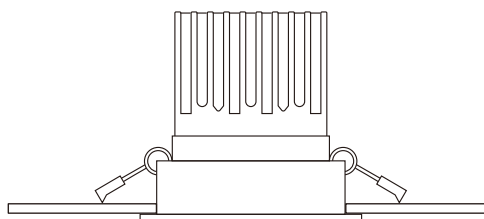

4. Make sure the downlight fixed tightly in ceiling, turn on the power.