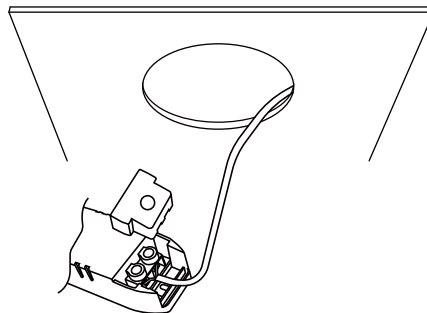

Packing information

Model Number	Weight/Luminaire (kg)	QTY/BOX (pcs)	Inner Box Size (mm)	Weight/Box (kg)	QTY/CTN (pcs)	Carton Size (cm)	Weight/CTN (kg)	QTY/20GP (PCS)	QTY/40GP (PCS)	QTY/40HQ (PCS)
AU23-DL7W55XX	0.32	1	115*115*105	0.37	36	48*36*33.5	14.0	17712	35424	41328
AU23-DL7W70XX	0.40	1	115*115*120	0.45	36	48*36*38	15.6	16416	32832	38016
AU23-DL10W70XX	0.40	1	115*115*120	0.45	36	48*36*38	15.6	16416	32832	38016
AU23-DL12W90XX	0.50	1	115*115*140	0.55	36	48*36*44	20.5	13824	27648	32832
AU23-DL15W90XX	0.50	1	115*115*140	0.55	36	48*36*44	20.5	13824	27648	32832
AU23-DL18W90XX	0.50	1	115*115*140	0.55	36	48*36*44	20.5	13824	27648	32832
AU23-DL25W120XX	0.85	1	160*160*136	1.55	12	50*34*30	20.6	6528	13080	15504
AU23-DL30W140XX	1.28	1	180*180*160	1.98	12	56*38*34	25.5	6528	13080	15504
AU23-DL40W140XX	1.28	1	180*180*160	1.98	12	56*38*34	25.5	6528	13080	15504

*Above datas are for downlights with flicker free led driver.

Installation Instructions

1. Open a hole according to the cutout size of led downlight.

2. Use screw-driver to open the driver terminal cover, feed the main AC wire L. N. in terminal block respectively, then fix the cover back.