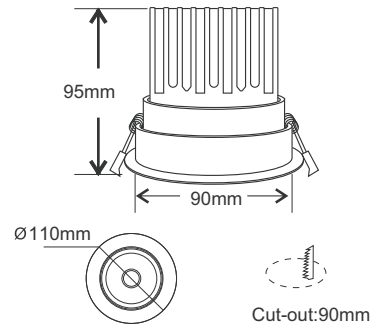

A-UNIQUE

ASIA UNIQUE LED LIGHTING CO., LTD

AU23 Low Glare LED Downlight

AU23-DL Series