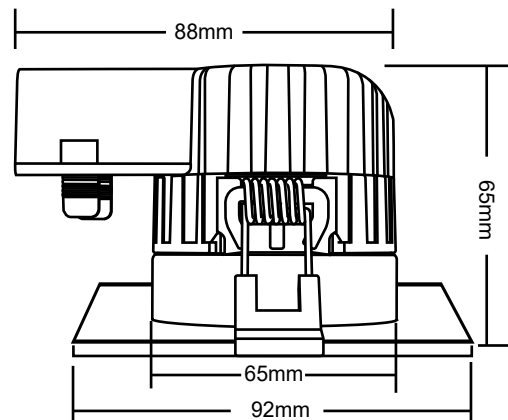

A-UNIQUE

ASIA UNIQUE LED LIGHTING CO., LTD

AU36 Fire Rated LED Downlight 2 Power + 4 CCT

Versatile IV Series

General Features:

- Dual wattage control: 5W / 8W selectable
- 4CCT: 2700K 3000K 4000K 6000K selectable via switch
- Interchangeable bezel: Round or Square , Can be white / black / polished silver /brushed chrome
- Flicker Free Driver: For better visual comfort
- Triac Dimmable,Compatible to most branded dimmers, and C-bus2 system
- Fire Rated: 90mins - BS476-21 (For Europe)
- IP65 Rated for front portion
- CE and RoHS approved, Complies with new ERP regulation
- 3 years warranty

Technical Specifications

Model No.	AU36-DL0508-4C	
Dimension(mm)	Ø90*H65	
Cutout(mm)	65	
Wattage(w)	5W/8W selectable	
Input Voltage(v)	AC200~240V	
Light Source	SMD2835	
SDCM	<6	
4 CCT(K)	2700K- 3000K-4000K-6000K Switchable	
Luminous Flux (lm)±5%	5W (475-550lm) 8W (640-760lm)	
CRI	>80Ra	
Beam Angle(°)	60°	
Driver option	Triac Dimming, flicker free	
Fire Rated	Yes, available by request	
Protection Class	Class I	
Degree of protection(IP)	IP65 -front , IP20 - whole lamp	
Material	Housing	Aluminum + Iron
	Diffuser	PC
Color	Bezel	white / black / silver / brushed chrome
	Housing	White/Black
L70	>54000Hrs	
Operation Temp.(°C)	-20~ 45°C	
Installation	Recessed Mount	
Certificates	CE, Rohs, SAA & C-tick	
Warranty	3 Years	