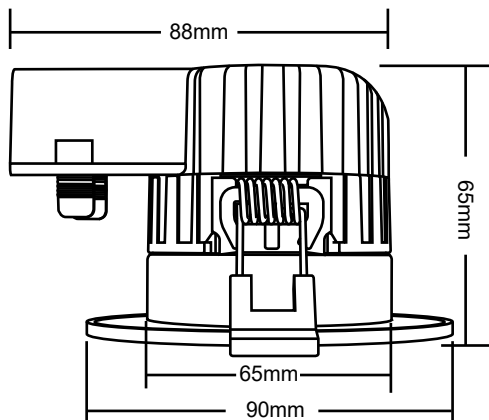

A-UNIQUE

ASIA UNIQUE LED LIGHTING CO., LTD

AU36 Fire Rated LED Downlight 2 Power + 4 CCT

Versatile IV Series

General Features:

- Dual wattage control: 5W / 8W selectable
- 4CCT: 2700K 3000K 4000K 6000K selectable via switch
- Interchangeable bezel: Round or Square , Can be white / black / polished silver /brushed chrome
- Flicker Free Driver: For better visual comfort
- Triac Dimmable,Compatible to most branded dimmers, and C-bus2 system
- Fire Rated: 90mins - BS476-21 (For Europe)
- IP65 Rated for front portion
- CE and RoHS approved, Complies with new ERP regulation
- 3 years warranty

Technical Specifications

Model No.	AU36-DL0508-4C	
Dimension(mm)	Ø90*H65	
Cutout(mm)	65	
Wattage(w)	5W/8W selectable	
Input Voltage(v)	AC200~240V	
Light Source	SMD2835	
SDCM	<6	
4 CCT(K)	2700K- 3000K-4000K-6000K Switchable	
Luminous Flux (lm)±5%	5W (475-550lm) 8W (640-760lm)	
CRI	>80Ra	
Beam Angle(°)	60°	
Driver option	Triac Dimming, flicker free	
Fire Rated	Yes, available by request	
Protection Class	Class I	
Degree of protection(IP)	IP65 -front , IP20 - whole lamp	
Material	Housing	Aluminum + Iron
	Diffuser	PC
Color	Bezel	white / black / silver / brushed chrome
	Housing	White/Black
L70	>54000Hrs	
Operation Temp.(°C)	-20~ 45°C	
Installation	Recessed Mount	
Certificates	CE, Rohs, SAA & C-tick	
Warranty	3 Years	