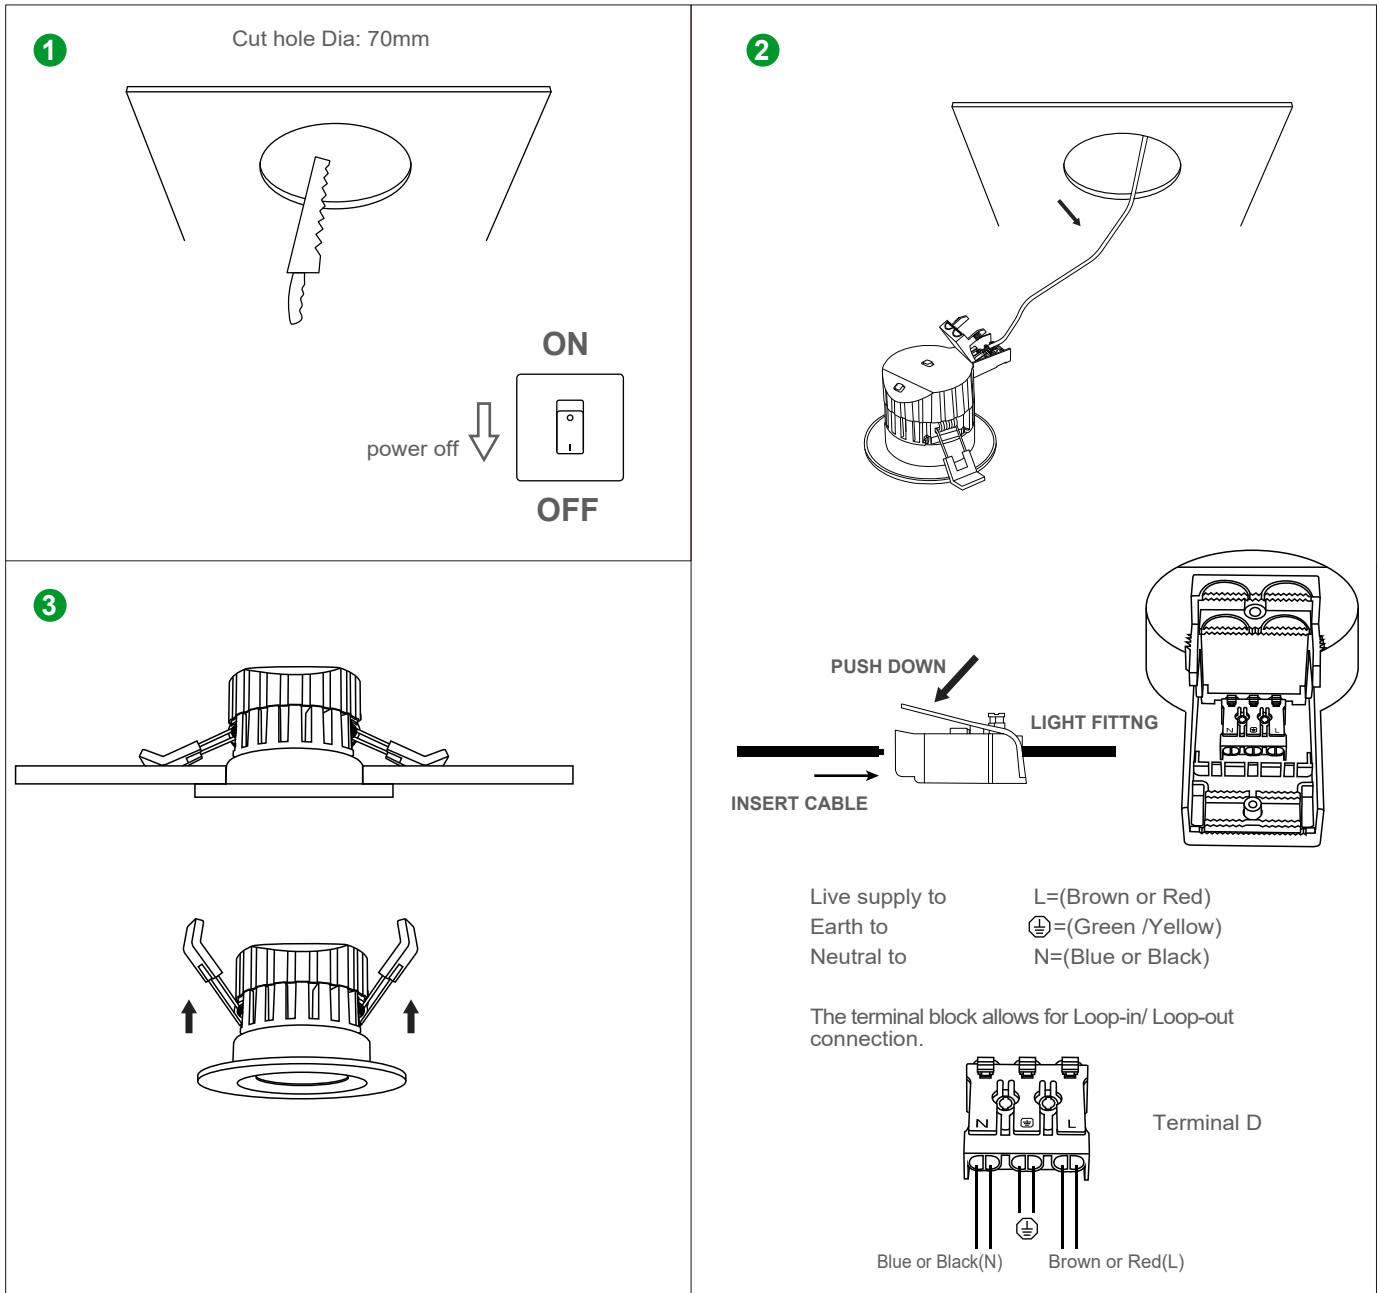

A-UNIQUE

ASIA UNIQUE LED LIGHTING CO., LTD

AU36 Fire Rated LED Downlight 2 Power + 4 CCT

Versatile IV Series

General Features:

- Dual wattage control: 5W / 8W selectable
- 4CCT: 2700K 3000K 4000K 6000K selectable via switch
- Interchangeable bezel: Round or Square , Can be white / black / polished silver /brushed chrome
- Flicker Free Driver: For better visual comfort
- Triac Dimmable,Compatible to most branded dimmers, and C-bus2 system
- Fire Rated: 90mins - BS476-21 (For Europe)
- IP65 Rated for front portion
- CE and RoHS approved, Complies with new ERP regulation
- 3 years warranty

Technical Specifications

Model No.	AU36-DL0508-4C	
Dimension(mm)	Ø90*H65	
Cutout(mm)	65	
Wattage(w)	5W/8W selectable	
Input Voltage(v)	AC200~240V	
Light Source	SMD2835	
SDCM	<6	
4 CCT(K)	2700K- 3000K-4000K-6000K Switchable	
Luminous Flux (lm)±5%	5W (475-550lm) 8W (640-760lm)	
CRI	>80Ra	
Beam Angle(°)	60°	
Driver option	Triac Dimming, flicker free	
Fire Rated	Yes, available by request	
Protection Class	Class I	
Degree of protection(IP)	IP65 -front , IP20 - whole lamp	
Material	Housing	Aluminum + Iron
	Diffuser	PC
Color	Bezel	white / black / silver / brushed chrome
	Housing	White/Black
L70	>54000Hrs	
Operation Temp.(°C)	-20~ 45°C	
Installation	Recessed Mount	
Certificates	CE, Rohs, SAA & C-tick	
Warranty	3 Years	

Installation Instructions

Please Note:

- * Turn off and isolate the electrical supply before connecting this fitting to the building wires.
- * Must be installed, or connected by licenced electrician.
- * The Luminaires are intended for indoor use only.