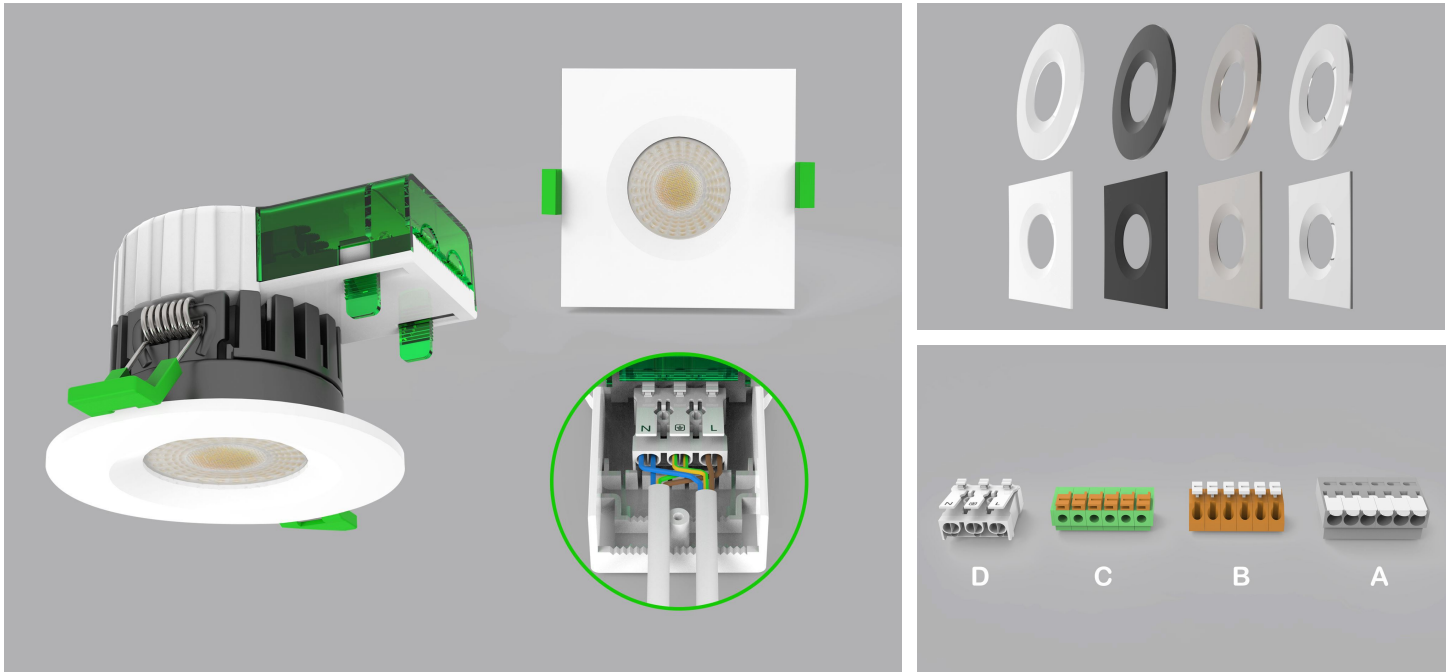

A-UNIQUE

ASIA UNIQUE LED LIGHTING CO., LTD

AU36 Fire Rated LED Downlight 2 Power + 4 CCT

Versatile IV Series

General Features:

- Dual wattage control: 5W / 8W selectable
- 4CCT: 2700K 3000K 4000K 6000K selectable via switch
- Interchangeable bezel: Round or Square , Can be white / black / polished silver /brushed chrome
- Flicker Free Driver: For better visual comfort
- Triac Dimmable,Compatible to most branded dimmers, and C-bus2 system
- Fire Rated: 90mins - BS476-21 (For Europe)
- IP65 Rated for front portion
- CE and RoHS approved, Complies with new ERP regulation
- 3 years warranty

Technical Specifications

Model No.	AU36-DL0508-4C	
Dimension(mm)	Ø90*H65	
Cutout(mm)	65	
Wattage(w)	5W/8W selectable	
Input Voltage(v)	AC200~240V	
Light Source	SMD2835	
SDCM	<6	
4 CCT(K)	2700K- 3000K-4000K-6000K Switchable	
Luminous Flux (lm)±5%	5W (475-550lm) 8W (640-760lm)	
CRI	>80Ra	
Beam Angle(°)	60°	
Driver option	Triac Dimming, flicker free	
Fire Rated	Yes, available by request	
Protection Class	Class I	
Degree of protection(IP)	IP65 -front , IP20 - whole lamp	
Material	Housing	Aluminum + Iron
	Diffuser	PC
Color	Bezel	white / black / silver / brushed chrome
	Housing	White/Black
L70	>54000Hrs	
Operation Temp.(°C)	-20~ 45°C	
Installation	Recessed Mount	
Certificates	CE, Rohs, SAA & C-tick	
Warranty	3 Years	

Installation Instructions

Please Note:

- * Turn off and isolate the electrical supply before connecting this fitting to the building wires.
- * Must be installed, or connected by licenced electrician.
- * The Luminaires are intended for indoor use only.