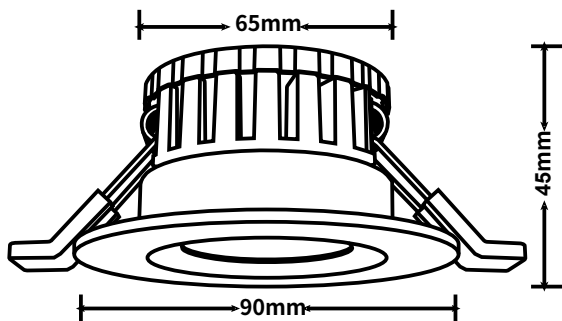

A-UNIQUE

ASIA UNIQUE LED LIGHTING CO., LTD

AU35 Fire Rated LED Downlight 2 Power + 4 CCT

Versatile III Series