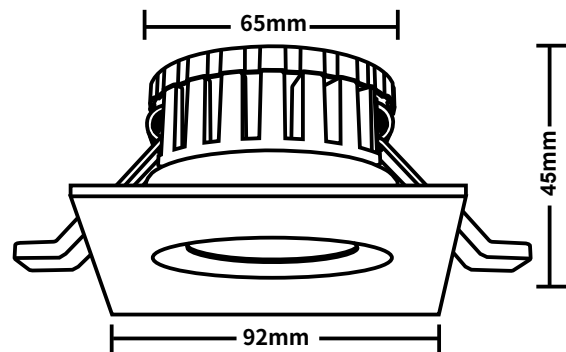

A-UNIQUE

ASIA UNIQUE LED LIGHTING CO., LTD

AU35 Fire Rated LED Downlight 2 Power + 4 CCT

Versatile III Series