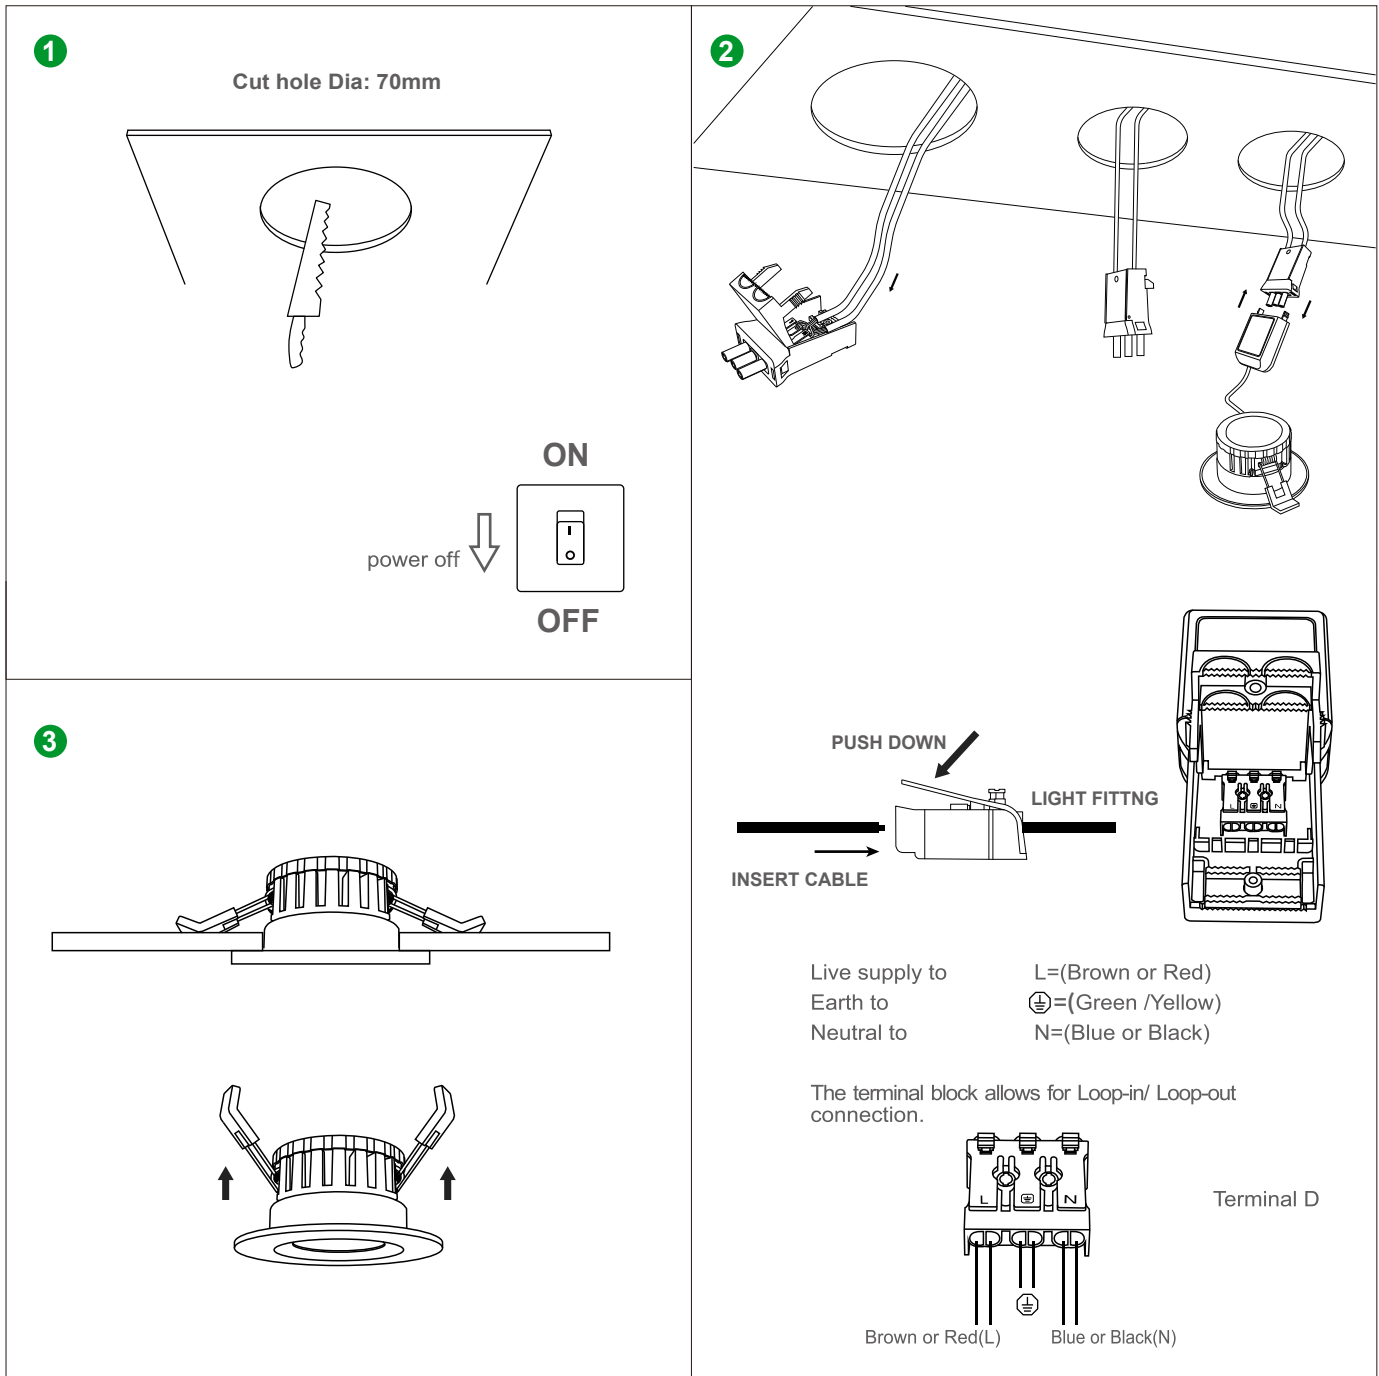

Installation Instructions

Please Note :

- Turn off and isolate the electrical supply before connecting this fitting to the building wires.
- Must be installed, or connected by licenced electrician.
- The Luminaires are intended for indoor use only.

Applications:

- Hospitality applications
- Residential applications
- Office Buildings
- Hotels
- Shopping Malls
- Supermarkets