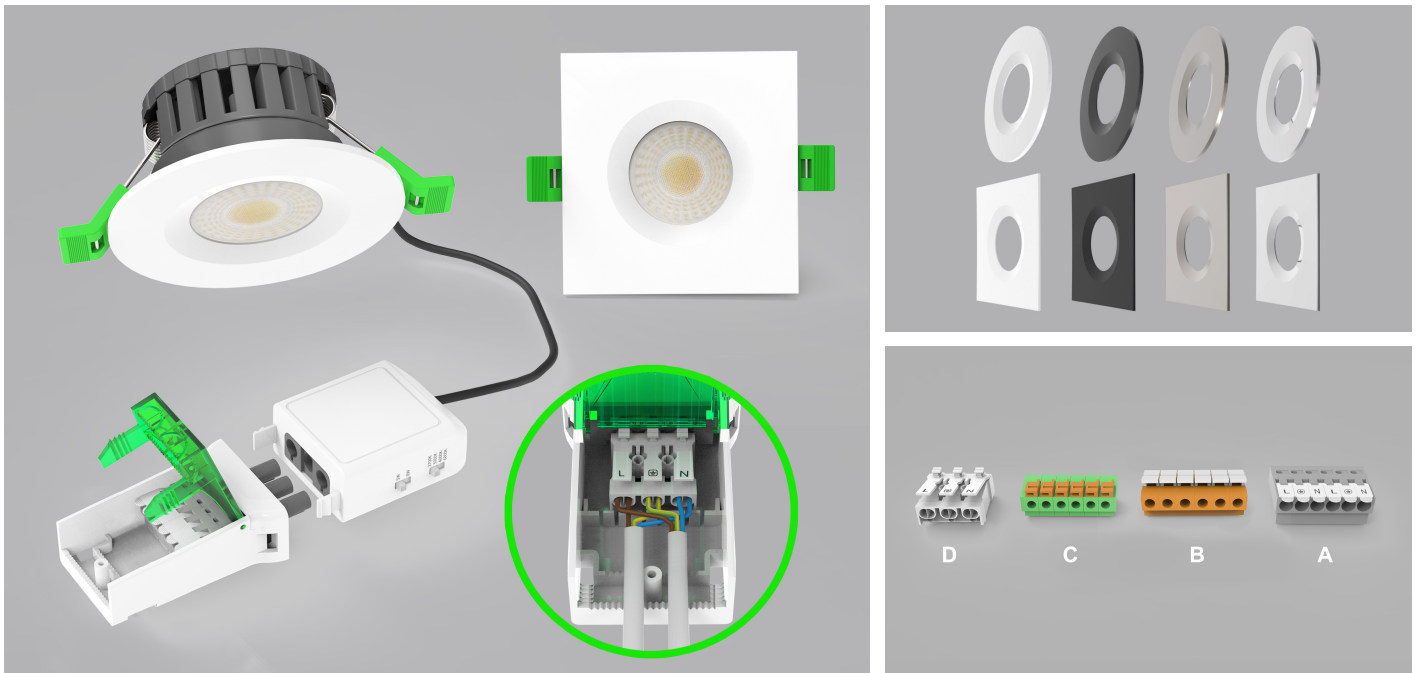

## General Features:

- Dual wattage control: 5W / 8W selectable
- 4CCT: 2700K 3000K 4000K 6000K selectable via switch
- Interchangeable bezel: Round or Square, Can be white / black polished silver /brushed chrome
- Flicker Free Driver: For better visual comfort
- Triac Dimmable,Compatible to most branded dimmers, and C-bus2 system
- Fire Rated: 90mins - BS476-21 (For Europe)
- IP65 Rated for front portion
- CE and RoHS approved, Complies with new ERP regulation
- 3 years warranty

## Technical Specifications

Model No.	AU35-DL0508-4C	
Dimension(mm)	Ø90*H45	
Cutout(mm)	65	
Wattage(w)	5W/8W selectable	
Input Voltage(v)	AC200~240V	
<b>Light Source</b>	SMD2835	
SDCM	<6	
4 CCT(K)	2700K- 3000K-4000K-6000K Switchable	
Luminous Flux (lm)±5%	5W (475-550lm) 8W (640-760lm)	
CRI	>80Ra	
Beam Angle(°)	60°	
Driver option	Triac Dimming, flicker free	
Fire Rated	Yes	
Protection Class	Class I	
Degree of protection(IP)	IP65 -front , IP20 - whole lamp	
Material	Housing	Aluminum + Iron
	Diffuser	PC
Color	Bezel	white / black / silver / brushed chrome
	Housing	White/Black
L70	>54000Hrs	
Operation Temp.(°C)	-20~ 45°C	
Installation	Recessed Mount	
Certificates	CE, Rohs, SAA & C-tick	
Warranty	3 Years	