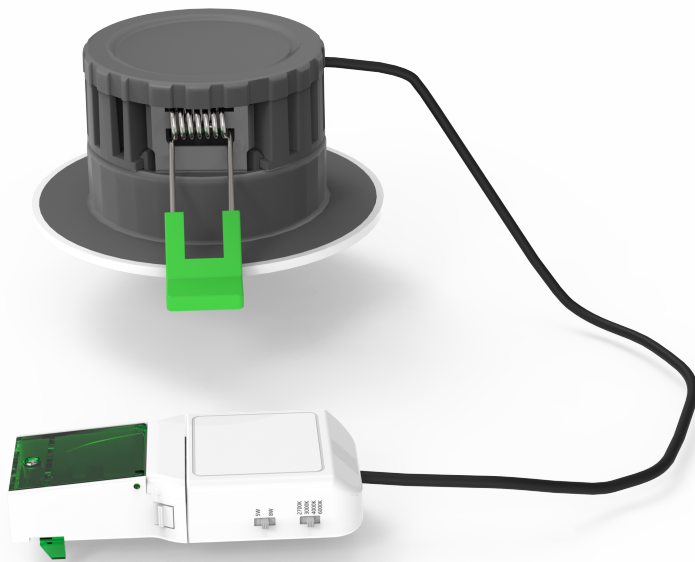

## General Features:

- Dual wattage control: 5W / 8W selectable
- 4CCT: 2700K 3000K 4000K 6000K selectable via switch
- Interchangeable bezel: Round or Square, Can be white / black polished silver /brushed chrome
- Flicker Free Driver: For better visual comfort
- Triac Dimmable,Compatible to most branded dimmers, and C-bus2 system
- Fire Rated: 90mins - BS476-21 (For Europe)
- IP65 Rated for front portion
- CE and RoHS approved, Complies with new ERP regulation
- 3 years warranty

## Technical Specifications

Model No.	AU35-DL0508-4C	
Dimension(mm)	Ø90*H45	
Cutout(mm)	65	
Wattage(w)	5W/8W selectable	
Input Voltage(v)	AC200~240V	
<b>Light Source</b>	SMD2835	
SDCM	<6	
4 CCT(K)	2700K- 3000K-4000K-6000K Switchable	
Luminous Flux (lm)±5%	5W (475-550lm) 8W (640-760lm)	
CRI	>80Ra	
Beam Angle(°)	60°	
Driver option	Triac Dimming, flicker free	
Fire Rated	Yes	
Protection Class	Class I	
Degree of protection(IP)	IP65 -front , IP20 - whole lamp	
Material	Housing	Aluminum + Iron
	Diffuser	PC
Color	Bezel	white / black / silver / brushed chrome
	Housing	White/Black
L70	>54000Hrs	
Operation Temp.(°C)	-20~ 45°C	
Installation	Recessed Mount	
Certificates	CE, Rohs, SAA & C-tick	
Warranty	3 Years	